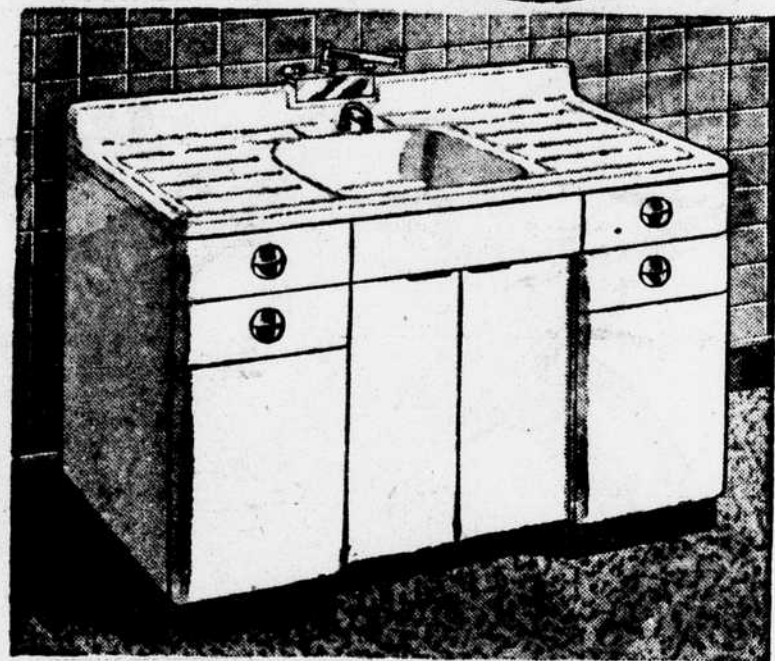

54-In. Steel Sink and Cabinet
Only $9.00 Down **89.95**
Usual Carrying Charge

Added convenience for the busy housewife! Beautiful, gleaming white acid-resisting enameled sink, with steel under sink cabinet that offers much storage space. Complete with faucet spray and stainless steel basket strainer.
Sears & Stores

Look! Custom Made

Homart Matched Kitchen Cabinets

TO MAKE-UP ANY TYPE KITCHEN

To make your work easier, your kitchen more inviting, select these modern cabinets. Wood sectional cabinets, custom fitted to save time, space and energy. Smoothly sanded, ready to paint.

Base Cabinet, 18-inch, 1 Door, 1 Drawer	14.95	Sink Front, 42-inch, 2 Doors	15.85
Base Cabinet, 22-inch, 1 Door, 1 Drawer	15.95	Overhead Wall Cabinet, 2 Doors, 42-inch	14.50
Base Cabinet, 30-inch, 2 Doors, 2 Drawers	21.50	Filler Strip, 5 1/2 in. wide	1.00
Base Cabinet, 24-inch, 5 Drawers	18.95	Quarter Circle Wall Shelves, 14-in.	6.75
Sink Front, 30-inch, 2 Doors	12.50	Wall Cabinet, 22-inch, 1 Door	14.25
		Wall Cabinet, 30-inch, 2 Doors	18.50
		Wall Cabinet, 34-inch, 2 Doors	19.95
		Counter Top, 24-inch, per lineal ft.	1.25

Sears & Stores

14.25
22-in. Wall Cabinet

3-in-1 Shingles
Regularly $2.25 **2.00**

Made of top grade asphalt saturated felt base, coated with 100% asphalt, surfaced with Vermont slate-granules. Assorted colors.
Sears & Stores

Rock Wool Pellets
Save Many Ways **1.30** bag

Save fuel, avoid summer heat, be comfortable in winter. Easily applied. Bag covers 20 sq. ft. 3 inches deep.
Sears & Stores

Laundry Tubs
2 Compartments **24.50**

Seamless concrete, with brass swing nozzle faucet, steel stand. Metal rim prevents chipping, protects clothes. Each 24x24x16 inches.
Sears & Stores

Room Cooler
Easy Terms **44.50**

20-inch unit. Cools your rooms fast by drawing in fresh air, driving out stale air. Adjustable to your window. "Homart."
Sears & Stores