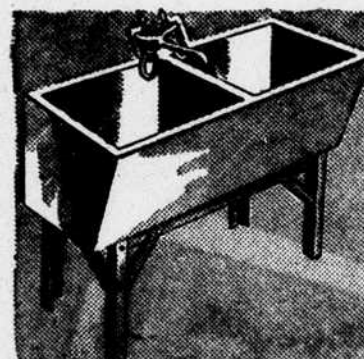

Base Cabinet, 18-inch, 1 Door, 1 Drawer	14.95	Sink Front, 42-inch, 2 Doors	15.85
Base Cabinet, 22-inch, 1 Door, 1 Drawer	15.95	Overhead Wall Cabinet, 2 Doors, 42-inch	14.50
Base Cabinet, 30-inch, 2 Doors, 2 Drawers	21.50	Filler Strip, 5 1/2 in. wide	1.00
Base Cabinet, 24-inch, 5 Drawers	18.95	Quarter Circle Wall Shelves, 14-in.	6.75
Sink Front, 30-inch, 2 Doors	12.50	Wall Cabinet, 22-inch, 1 Door	14.25
		Wall Cabinet, 30-inch, 2 Doors	18.50
		Wall Cabinet, 34-inch, 2 Doors	19.95
		Counter Top, 24-inch, per lineal ft.	1.25

Sears & Stores

14.25
22-in. Wall Cabinet

3-in-1 Shingles
Regularly \$2.25 **2.00**

Made of top grade asphalt saturated felt base, coated with 100% asphalt, surfaced with Vermont slate-granules. Assorted colors.
Sears & Stores

Rock Wool Pellets
Save Many Ways **1.30** bag

Save fuel, avoid summer heat, be comfortable in winter. Easily applied. Bag covers 20 sq. ft. 3 inches deep.
Sears & Stores

Laundry Tubs
2 Compartments **24.50**

Seamless concrete, with brass swing nozzle faucet, steel stand. Metal rim prevents chipping, protects clothes. Each 24x24x16 inches.
Sears & Stores

Room Cooler
Easy Terms **44.50**

20-inch unit. Cools your rooms fast by drawing in fresh air, driving out stale air. Adjustable to your window. "Homart."
Sears & Stores