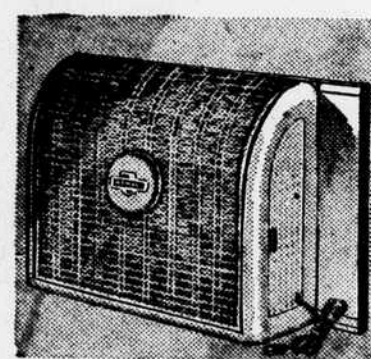

Sears & Stores

14.25
22-in. Wall Cabinet

3-in-1 Shingles
Regularly \$2.25 **2.00**

Made of top grade asphalt saturated felt base, coated with 100% asphalt, surfaced with Vermont slate-granules. Assorted colors.
Sears & Stores

Rock Wool Pellets
Save Many Ways **1.30** bag

Save fuel, avoid summer heat, be comfortable in winter. Easily applied. Bag covers 20 sq. ft. 3 inches deep.
Sears & Stores

Laundry Tubs
2 Compartments **24.50**

Seamless concrete, with brass swing nozzle faucet, steel stand. Metal rim prevents chipping, protects clothes. Each 24x24x16 inches.
Sears & Stores

Room Cooler
Easy Terms **44.50**

20-inch unit. Cools your rooms fast by drawing in fresh air, driving out stale air. Adjustable to your window. "Homart."
Sears & Stores