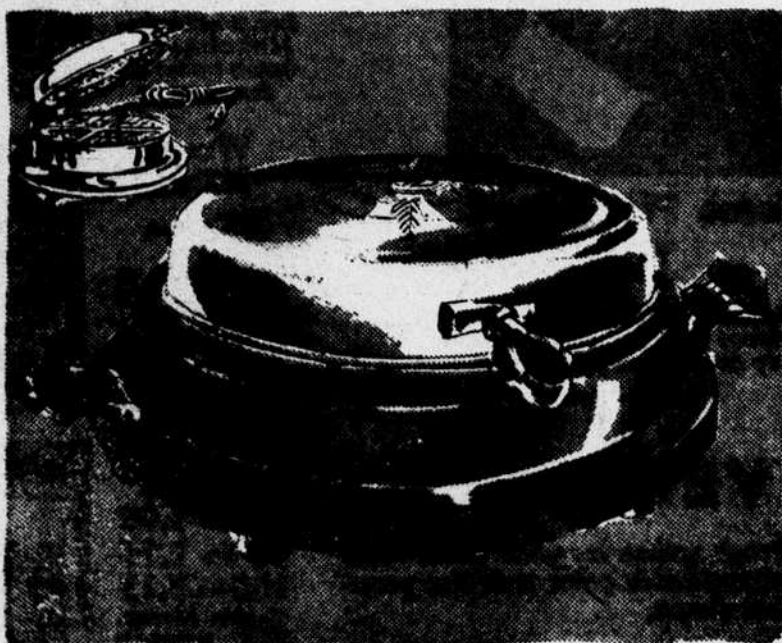

Rock Wool Pellets
Save Many Ways **1.30** bag

Save fuel, avoid summer heat, be comfortable in winter. Easily applied. Bag covers 20 sq. ft. 3 inches deep.
Sears & Stores

Laundry Tubs
2 Compartments **24.50**

Seamless concrete, with brass swing nozzle faucet, steel stand. Metal rim prevents chipping, protects clothes. Each 24x24x16 inches.
Sears & Stores

Room Cooler
Easy Terms **44.50**

20-inch unit. Cools your rooms fast by drawing in fresh air, driving out stale air. Adjustable to your window. "Homart."
Sears & Stores