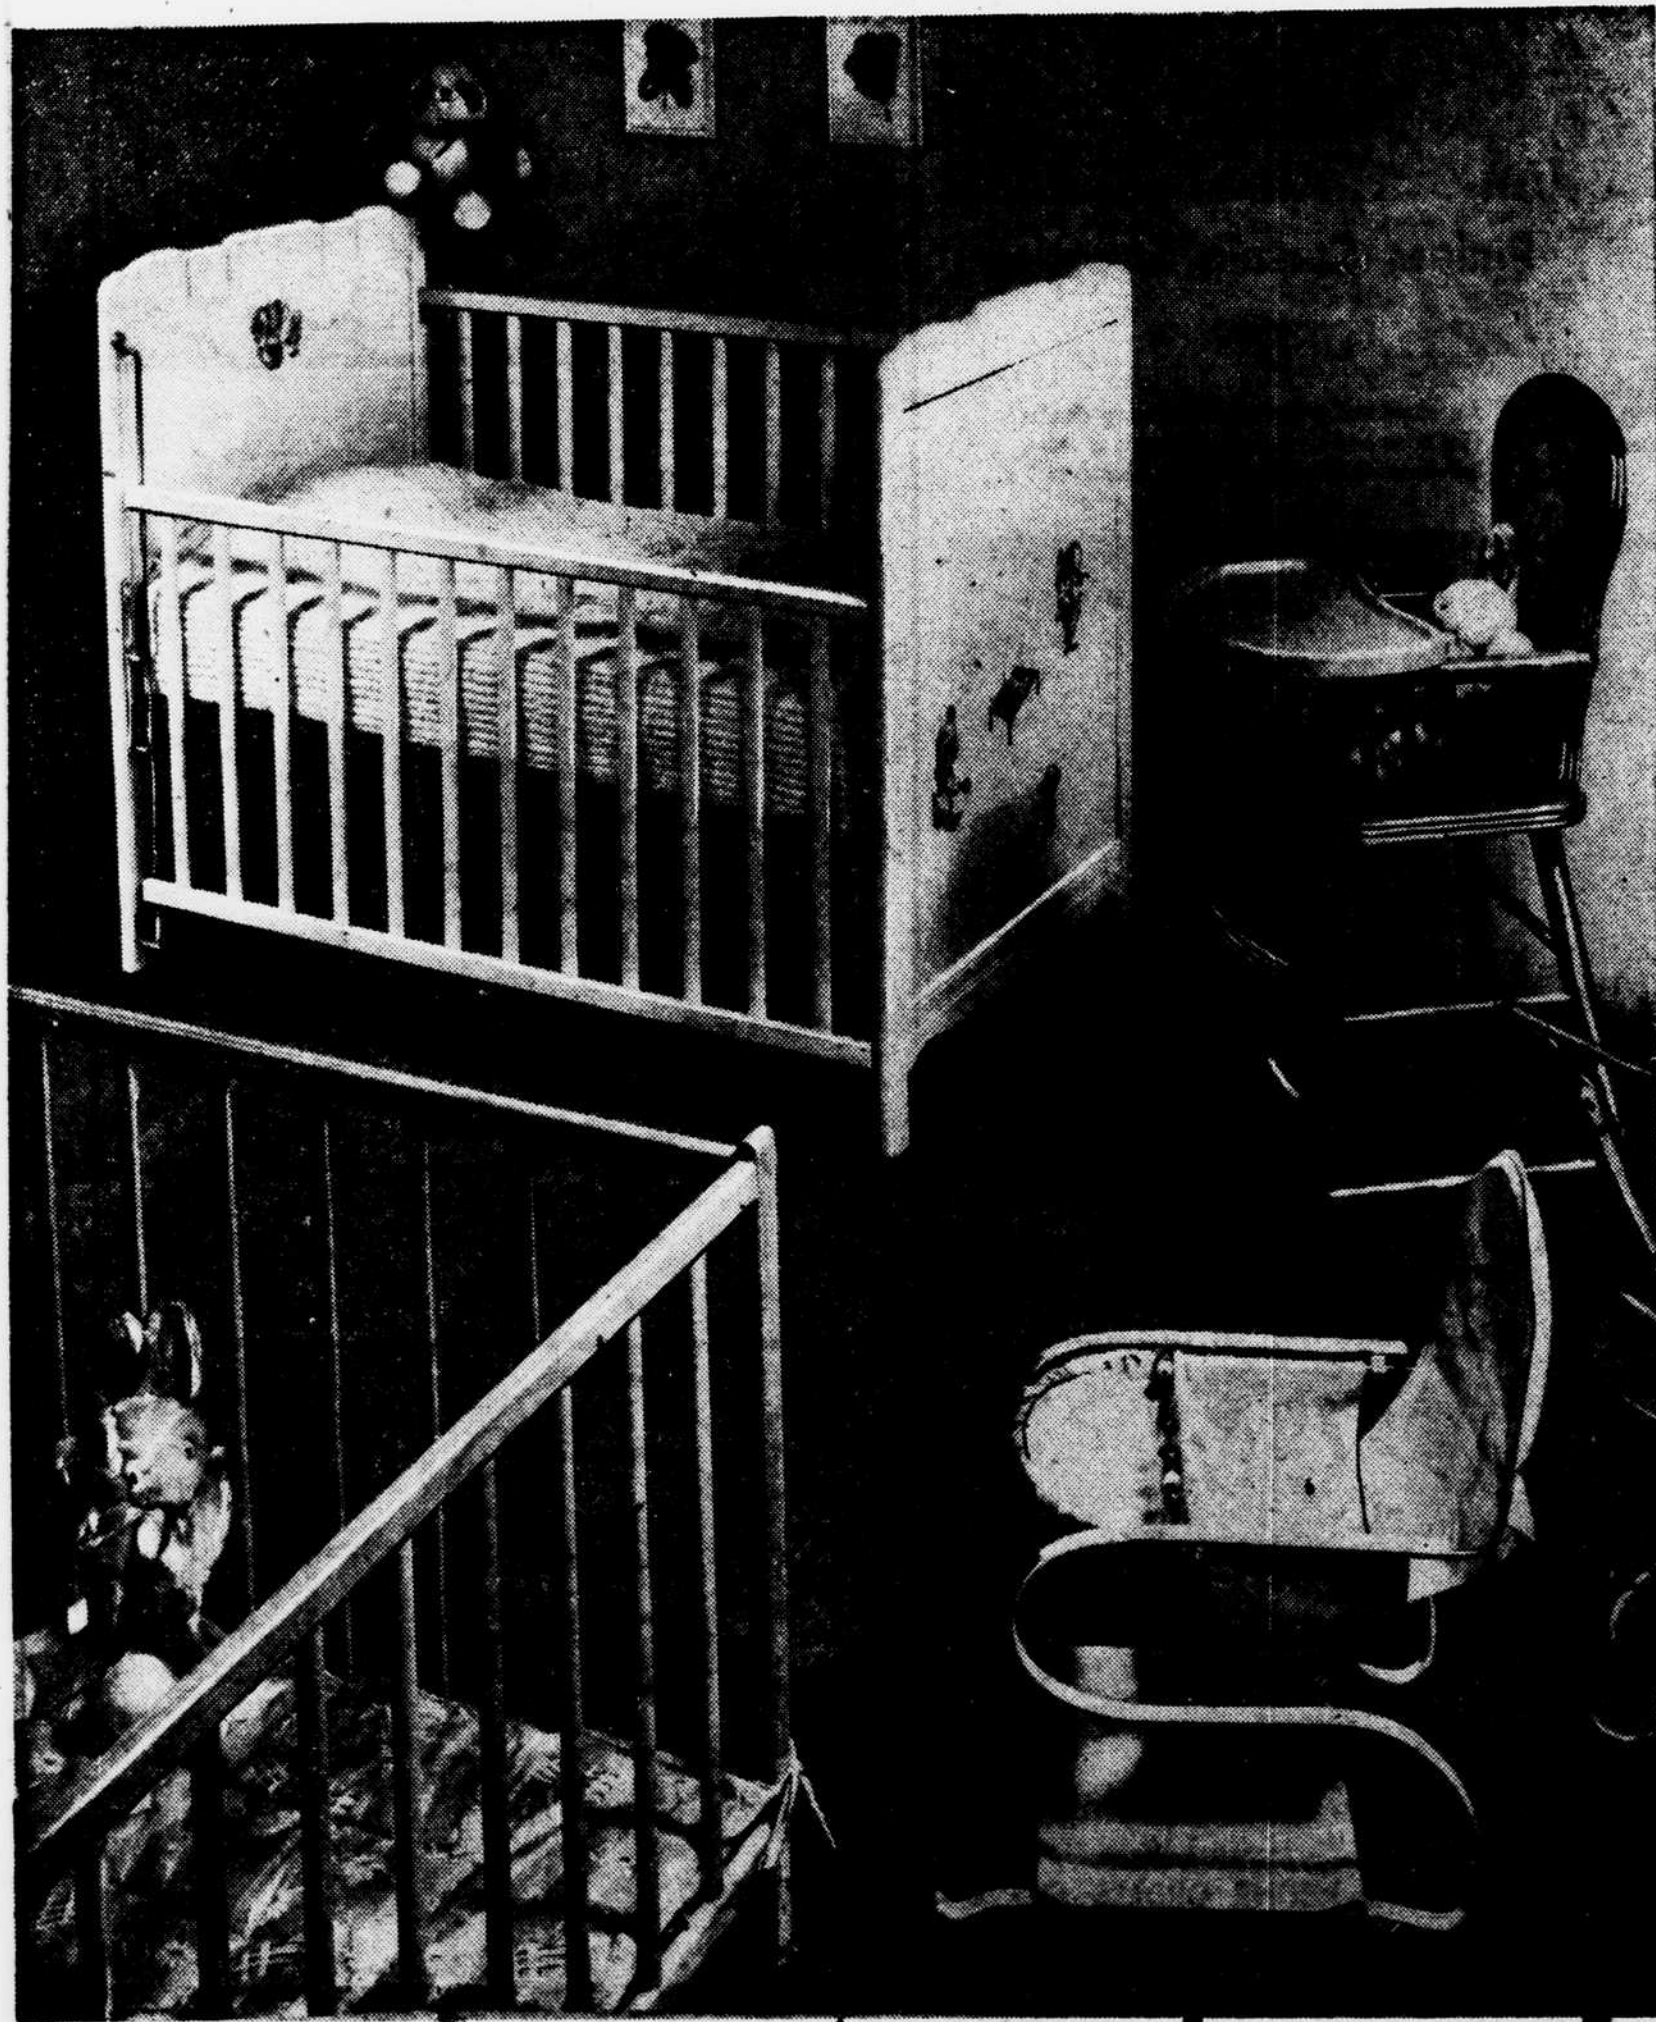

Lansburgh's
7th, 8th and E Sts. Zone 4 NA 9800