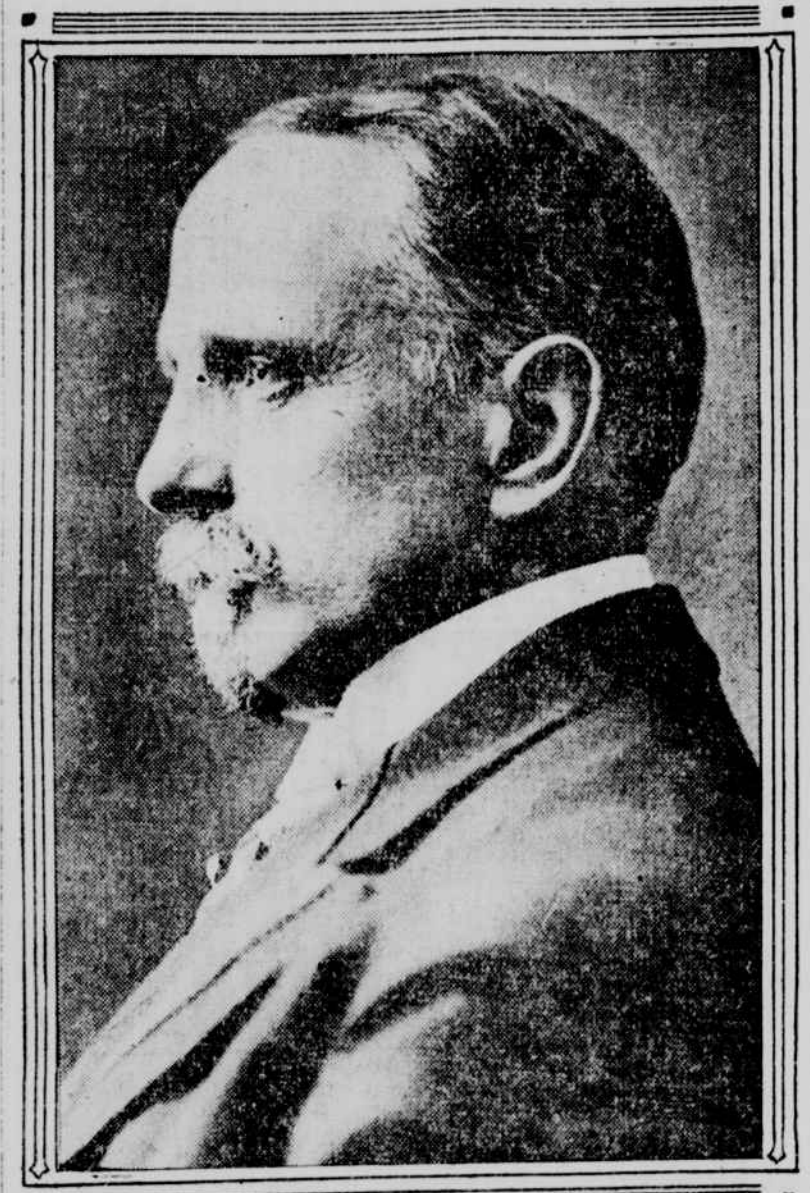

Majestic Theatre, and there seems to have been a third company singing songs where else. The Knickerbocker Grand Opera Company had an existence of two days.

In an educational supplement of the Tribune, published on September 5, 1908, Mr. Savage, after telling about his thirty-two years of experience with opera in English, said: "I want to follow up my success by doing 'Hansel and Gretel,' Wagner's entire 'Ring' and all the good Wagner's entire in English."

VISITORS FROM FOREIGN CLIMES.

On May 16, 1904, an Italian company, which left a memory at least, opened what was to be a long season at Waldorf Theatre.

The woful outcome of the enterprise which brought Massenet to the Metropolitan Opera House in October, 1902, which has been overlooked till now, ought to be fresh in the memory of all who take an interest in operatic history.

MORE RECENT FAILURES.

A few more hurried notes and this strange, eventful history must be brought to a conclusion. On March 11, 1904, Charles's French company from New York began what was to be a three weeks season at the Casino.

Thursday evening with Mile Bori and Messrs. Marenz, Scotti, Pini-Corsi and Bada, Mr. Toscanini will conduct. "Tosca" will be sung Friday night by Miss Furrer, Mme. Maffroug and Messrs. Caruso, Scotti, Bada, Pini-Corsi, Bogu and Ananiam. Mr. Sturani conducting.

Prof. Walter Henry Hall, Director of Columbia University Choral Concert, Apr. 16.

Not a few musical celebrities were among those to whom the recent floods in the Middle West brought recent financial losses. Without going so far afield, the Barrere Ensemble met with disaster in the upper part of New York State, while on its way to Williams College.

SCHOLA CANTORUM.

The MacDonnell Chorus of the Schola Cantorum will give the following programme at its concert under the direction of Kurt Schindler in Carnegie Hall on Thursday evening:

Two Italian Church Anthems, (First given in English); Bachmanoff Gloria to the Trinity; Gethshnanoff The Crucifixion; Entrée-Bourne; Giuseppe Verdi, 18th anniversary commemoration of the 100th anniversary of his birth.

MUSIC NOTES.