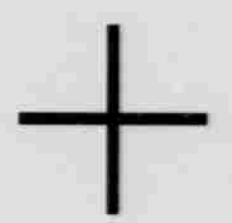

ONE DIV
= 1.0MM.

C
B
A

6
5
4
3
2
1

VALUES IN 100X DPI AT 10X MAGNIFICATION

1
2
3
4
5
6

6

5

4

3

2

1

VALUES IN 100X DPI AT 10X MAGNIFICATION

1
2
3
4
5
6

C
B
A

ONE DIV
= 1.0MM.

ONE DIV
= 0.10 IN