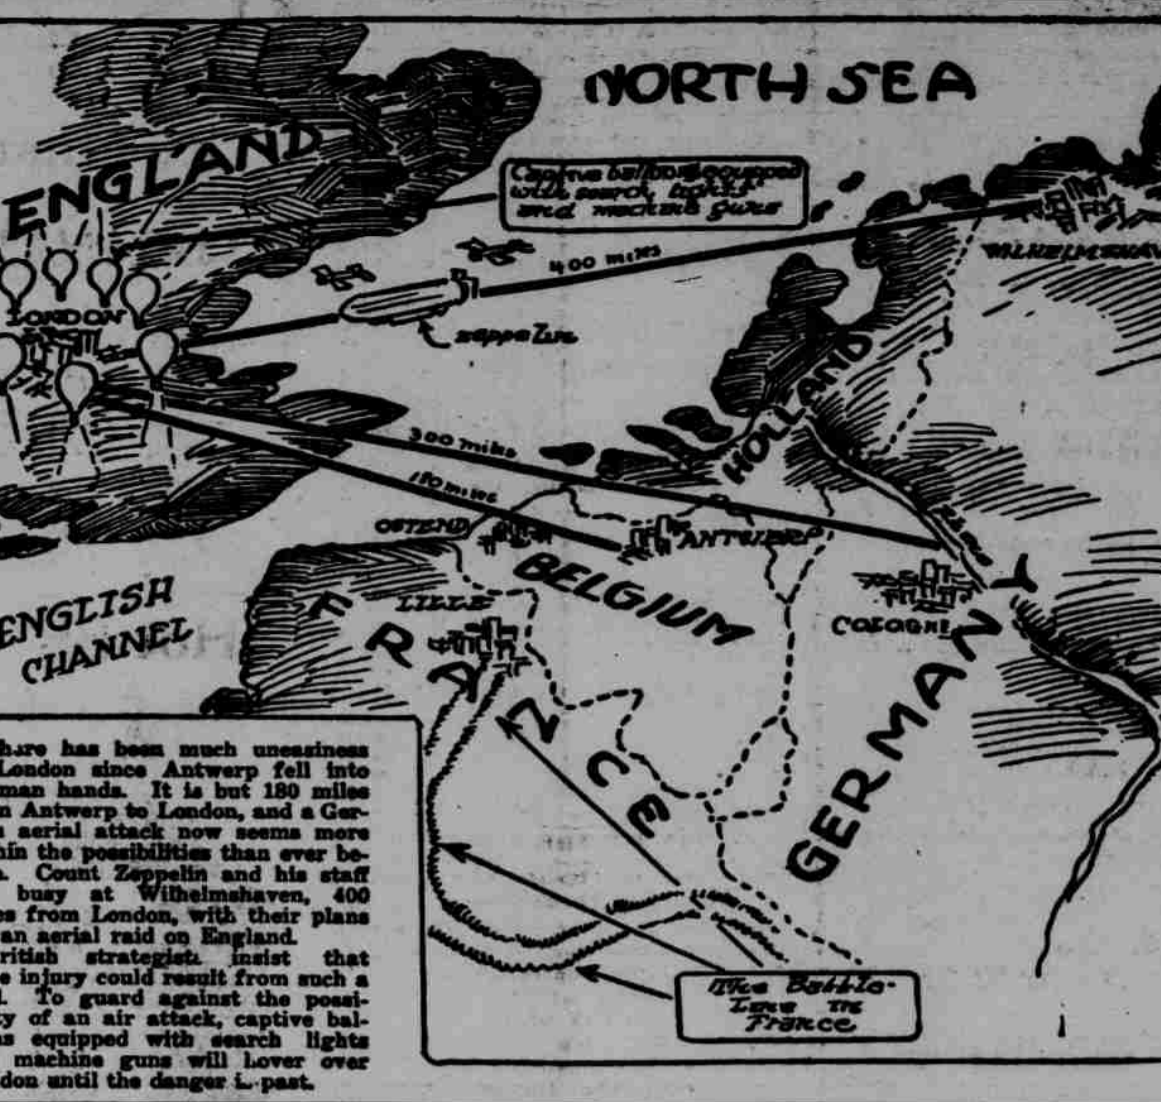

LONDON IS EXCITED; FEARS AERIAL ATTACK FROM ANTWERP

There has been much uneasiness in London since Antwerp fell into German hands. It is but 180 miles from Antwerp to London, and a German aerial attack now seems more within the possibilities than ever before.