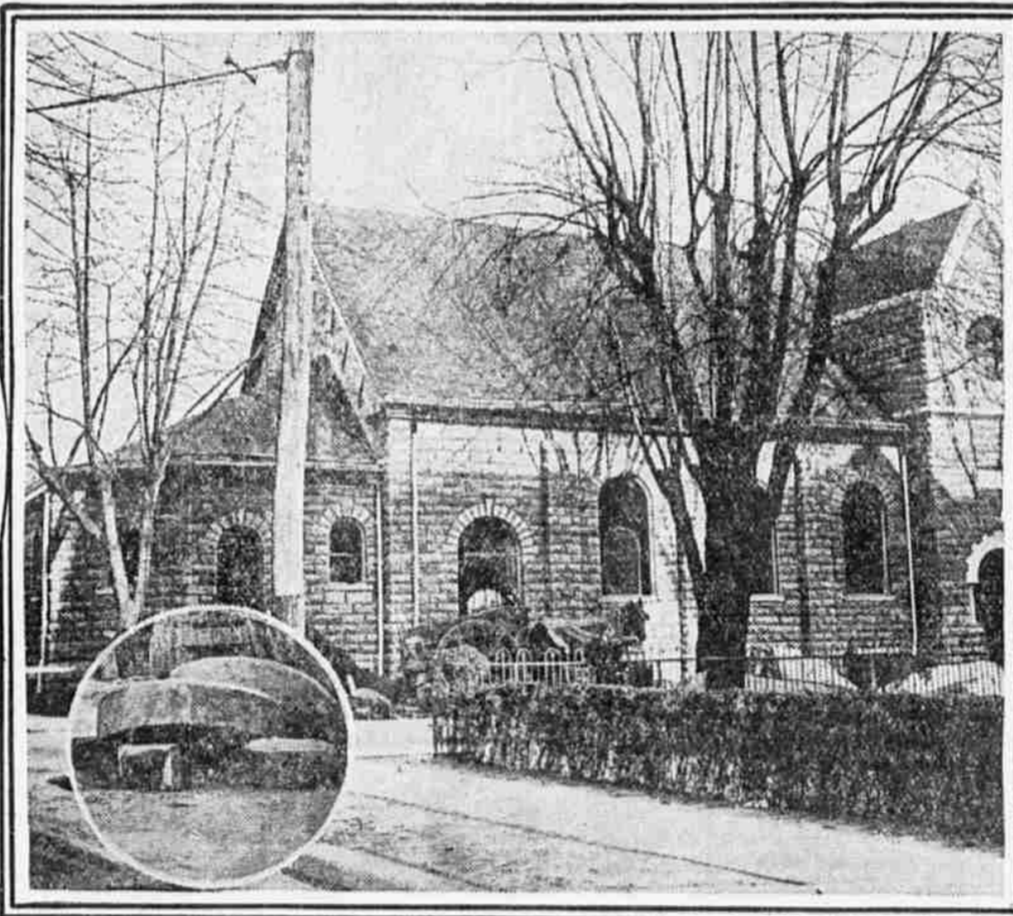

NEW CHURCH IN TACONY IS BUILT OF GRINDSTONES
This neat edifice stands on Diston road. It was constructed of the stones used in sharpening blades in the saw and tool works nearby. Some of the material is shown in the circle.