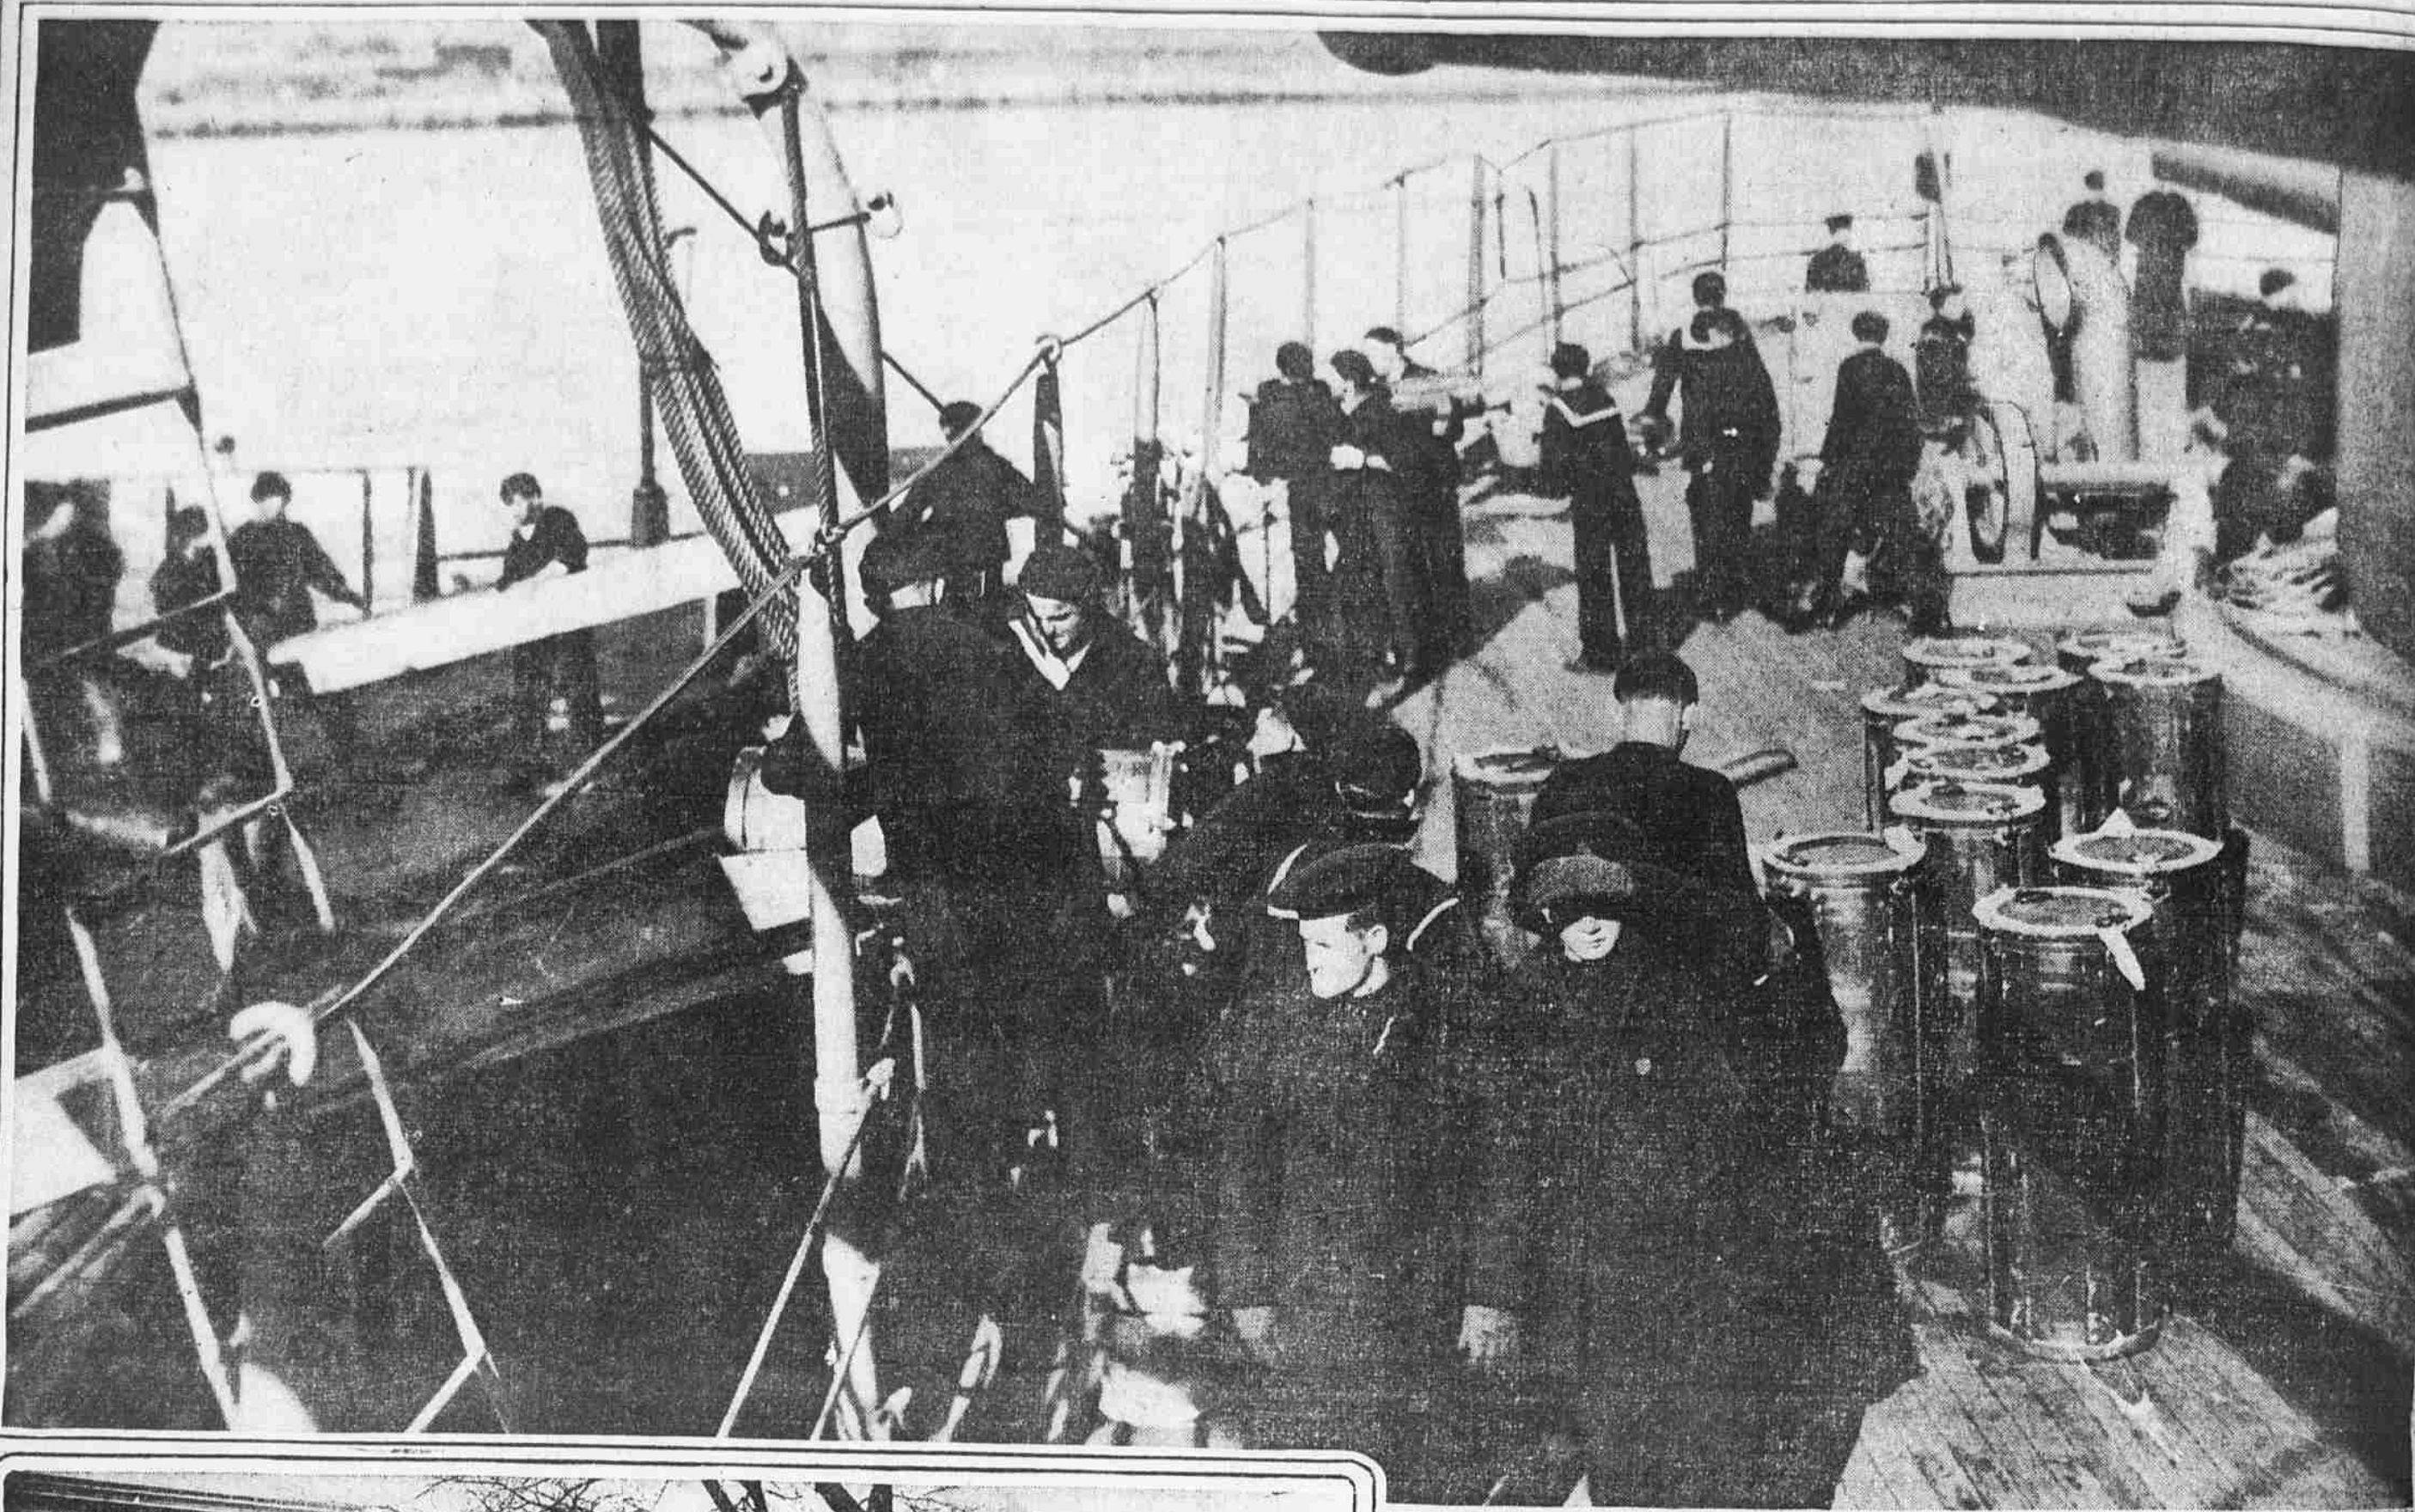

ILLUSTRATED
Evening Ledger

FRIDAY
 February 25, 1916

THE NEWS OF THE DAY AND THE PEOPLE WHO APPEAR IN IT AS SET FORTH BY THE CAMERA

LOADING 13-INCH POWDER CHARGES ABOARD A UNITED STATES BATTLESHIP
 An exclusive picture, taken on one of the powerful units of the Atlantic fleet off League Island, showing the great cans which contain the powder for the big turret guns.

SCHOOL IN HEART OF CITY WHICH HAS A LAKE FOR PLAYGROUND
 The Friends' Select School, 16th and Race streets, is one of the few institutions in the world with a yard which can be flooded with water at short notice and the area turned into a skating pond.